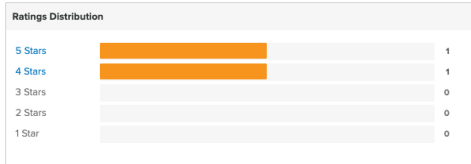

Canon EOS Rebel T6 Overview

Review Snapshot by PowerReviews

★★★★★ Write a Review

Pros

2	Durable
2	Reliable
1	Easy To Use
1	Quality

Cons

1	Doesn't come with a bag

Describe Yourself 2 Professional

Reviewed by 2 customers

Most Recent ▾

★★★★★ Great Camera

[More Details ▾](#)

Bottom Line Yes, I would recommend to a friend

★★★★★ Quality camera

[More Details ▾](#)

Bottom Line Yes, I would recommend to a friend

Submitted 5 years ago
By Jeremy
From Dyc, IN